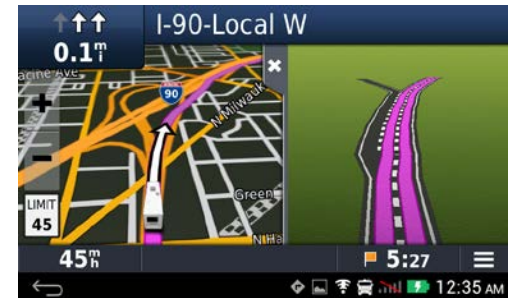

### Road Warnings

Road warnings for bridge heights, weight limits, sharp curves, steep grades and more.

### Real Directions

Spoken directions that guide using recognizable landmarks and traffic lights.

### Birds Eye Junction

Offers a detailed view of interchanges, looking down as if from overhead.

### Photoreal Junction

Displays a realistic view of upcoming junctions and uses brightly colored arrows to indicate your correct lane.