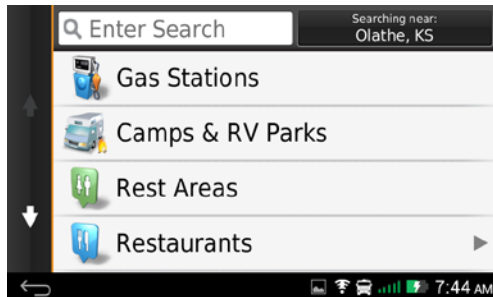

RV INFOTAINMENT HUB

RV SPECIFIC INFORMATION & MAPPING

RV Directory

This comprehensive directory contains more than 9,000 locations with information about prices, opening times and more.